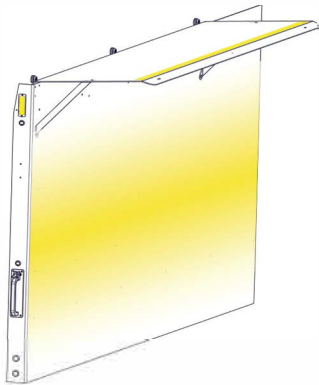

WALLSLIDE™

WALLSLIDE™ FITMENT GUIDE

MERCEDES METRIS 126WB

The **WALLSLIDE** System is a steel framework mounted inside the van with aluminum sliding walls. From motorized walls to lighting, **WALLSLIDE** is fully customizable with several options and designed to attach most brands of shelving, bins, or containers onto the sliding walls.

WSS160 - Framework Only *\$1,020

WSS162 - Right 49" Wall (no shelving) *\$1,852

WSS161 - Left 84" Wall (no shelving) *\$2,607

1 **WSR160** - 96" Single Ceiling Slide Rail Only *\$1,079

2 Ceiling Canopy Kit Available Upon Request

WPC084 - Wall Weather Canopy *\$222
WPC049 - Wall Weather Canopy *\$196

WSL006 - 6" Strobe Light *\$60
WSL024 - 24" Light Strip for WPC049 *\$111
WSL048 - 48" Light Strip for WPC084 *\$138

WSB160 - BulkHead Framework & Wall Only *\$1,555
Available Upon Request