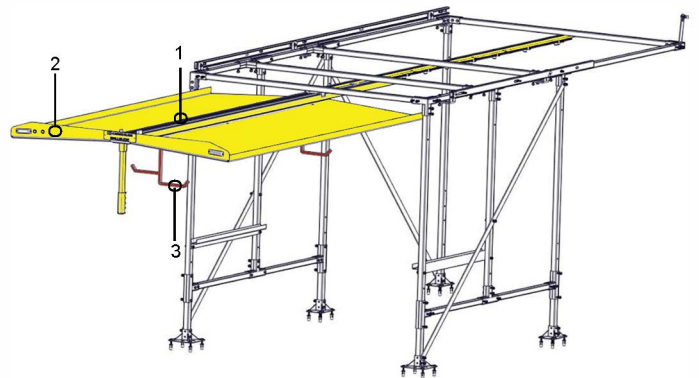

WALLSLIDE™

WALLSLIDE™ FITMENT GUIDE

MERCEDES METRIS 126WB

The **WALLSLIDE** System is a steel framework mounted inside the van with aluminum sliding walls. From motorized walls to lighting, **WALLSLIDE** is fully customizable with several options and designed to attach most brands of shelving, bins, or containers onto the sliding walls.

WSS160 - Framework Only *\$1,020

WSS162 - Right 49" Wall (no shelving) *\$1,852

WSS161 - Left 84" Wall (no shelving) *\$2,607

1 **WSR160** - 96" Single Ceiling Slide Rail Only *\$1,079

2 Ceiling Canopy Kit Available Upon Request