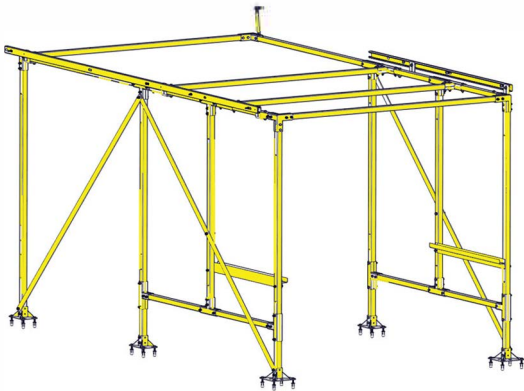

WALLSLIDE™

WALLSLIDE™ FITMENT GUIDE

MERCEDES METRIS 126WB

The **WALLSLIDE** System is a steel framework mounted inside the van with aluminum sliding walls. From motorized walls to lighting, **WALLSLIDE** is fully customizable with several options and designed to attach most brands of shelving, bins, or containers onto the sliding walls.

WSS160 - Framework Only *\$1,020

WSS162 - Right 49" Wall (no shelving) *\$1,852

WSS161 - Left 84" Wall (no shelving) *\$2,607

1 **WSR160** - 96" Single Ceiling Slide Rail Only *\$1,079

2 Ceiling Canopy Kit Available Upon Request

3 **WSLadder1** - Fixed Ladder Racks *\$61

WSLadder1F - Folding Ladder Racks *\$77

*Prices are MSRP

WALLSLIDE

MERCEDES METRIS 126WB

WSMotor084 - Motorized 84" Left Wall *\$1,259
WSMotor049 - Motorized 49" Right Wall *\$1,259

WPC084 - Wall Weather Canopy *\$222
WPC049 - Wall Weather Canopy *\$196

WSL006 - 6" Strobe Light *\$60
WSL024 - 24" Light Strip for WPC049 *\$111
WSL048 - 48" Light Strip for WPC084 *\$138

WSB160 - BulkHead Framework & Wall Only *\$1,555
Available Upon Request