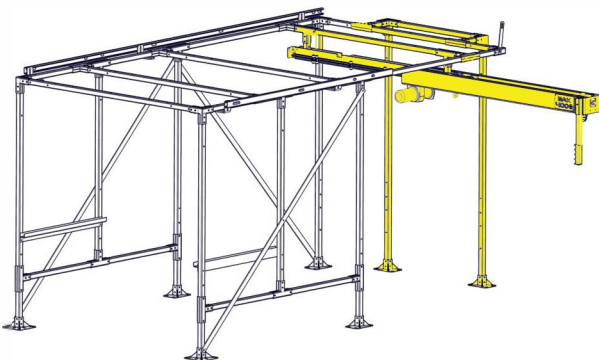

WALLSLIDE™

WALLSLIDE™ FITMENT GUIDE

MERCEDES METRIS 126WB

The **WALLSLIDE** System is a steel framework mounted inside the van with aluminum sliding walls. From motorized walls to lighting, **WALLSLIDE** is fully customizable with several options and designed to attach most brands of shelving, bins, or containers onto the sliding walls.

WSS160 - Framework Only *\$1,020

WSS162 - Right 49" Wall (no shelving) *\$1,852

WSS161 - Left 84" Wall (no shelving) *\$2,607

1 **WSR160** - 96" Single Ceiling Slide Rail Only *\$1,079

2 Ceiling Canopy Kit Available Upon Request

3 **WSLadder1** - Fixed Ladder Racks *\$61

WSLadder1F - Folding Ladder Racks *\$77

*Prices are MSRP

WALLSLIDE

MERCEDES METRIS 126WB

WSMotor084 - Motorized 84" Left Wall *\$1,259
WSMotor049 - Motorized 49" Right Wall *\$1,259

WPC084 - Wall Weather Canopy *\$222
WPC049 - Wall Weather Canopy *\$196

WSL006 - 6" Strobe Light *\$60
WSL024 - 24" Light Strip for WPC049 *\$111
WSL048 - 48" Light Strip for WPC084 *\$138

WSB160 - BulkHead Framework & Wall Only *\$1,555
Available Upon Request