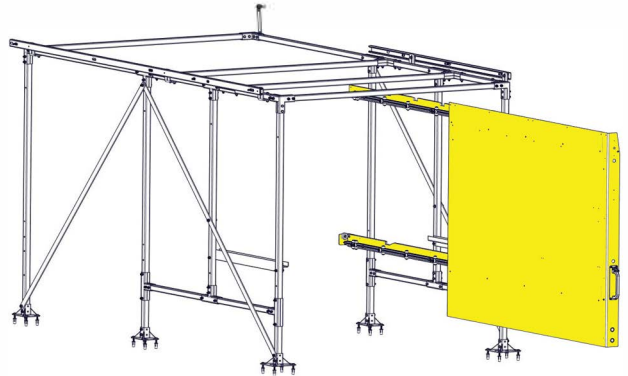

WALLSLIDE™

WALLSLIDE™ FITMENT GUIDE

MERCEDES METRIS 126WB

The **WALLSLIDE** System is a steel framework mounted inside the van with aluminum sliding walls. From motorized walls to lighting, **WALLSLIDE** is fully customizable with several options and designed to attach most brands of shelving, bins, or containers onto the sliding walls.

WSS160 - Framework Only *\$1,020

WSS162 - Right 49" Wall (no shelving) *\$1,852

WSS161 - Left 84" Wall (no shelving) *\$2,607

1 **WSR160** - 96" Single Ceiling Slide Rail Only *\$1,079

2 Ceiling Canopy Kit Available Upon Request

3 **WSLadder1** - Fixed Ladder Racks *\$61

WSLadder1F - Folding Ladder Racks *\$77

*Prices are MSRP

WALLSLIDE

MERCEDES METRIS 126WB

WSMotor084 - Motorized 84" Left Wall *\$1,259
WSMotor049 - Motorized 49" Right Wall *\$1,259

WPC084 - Wall Weather Canopy *\$222
WPC049 - Wall Weather Canopy *\$196

WSL006 - 6" Strobe Light *\$60
WSL024 - 24" Light Strip for WPC049 *\$111
WSL048 - 48" Light Strip for WPC084 *\$138

WSB160 - BulkHead Framework & Wall Only *\$1,555
Available Upon Request