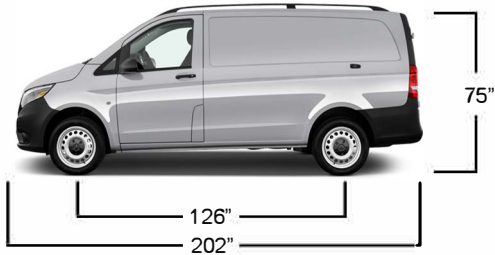

WALLSLIDE™

WALLSLIDE™ FITMENT GUIDE

MERCEDES METRIS 126WB

The **WALLSLIDE** System is a steel framework mounted inside the van with aluminum sliding walls. From motorized walls to lighting, **WALLSLIDE** is fully customizable with several options and designed to attach most brands of shelving, bins, or containers onto the sliding walls.

WSS160 - Framework Only *\$1,020

WSS162 - Right 49" Wall (no shelving) *\$1,852

WSS161 - Left 84" Wall (no shelving) *\$2,607

1 **WSR160** - 96" Single Ceiling Slide Rail Only *\$1,079

2 Ceiling Canopy Kit Available Upon Request