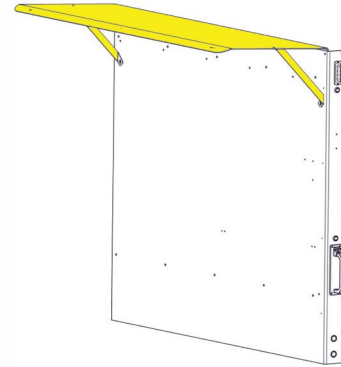

WALLSLIDE™

WALLSLIDE™ FITMENT GUIDE

MERCEDES METRIS 126WB

The **WALLSLIDE** System is a steel framework mounted inside the van with aluminum sliding walls. From motorized walls to lighting, **WALLSLIDE** is fully customizable with several options and designed to attach most brands of shelving, bins, or containers onto the sliding walls.

WSS160 - Framework Only *\$1,020

WSS162 - Right 49" Wall (no shelving) *\$1,852

WSS161 - Left 84" Wall (no shelving) *\$2,607

1 **WSR160** - 96" Single Ceiling Slide Rail Only *\$1,079

2 Ceiling Canopy Kit Available Upon Request

3 **WSLadder1** - Fixed Ladder Racks *\$61

WSLadder1F - Folding Ladder Racks *\$77

*Prices are MSRP

WALLSLIDE

MERCEDES METRIS 126WB

WSMotor084 - Motorized 84" Left Wall *\$1,259
WSMotor049 - Motorized 49" Right Wall *\$1,259

WPC084 - Wall Weather Canopy *\$222
WPC049 - Wall Weather Canopy *\$196

WSL006 - 6" Strobe Light *\$60
WSL024 - 24" Light Strip for WPC049 *\$111
WSL048 - 48" Light Strip for WPC084 *\$138

WSB160 - BulkHead Framework & Wall Only *\$1,555
Available Upon Request