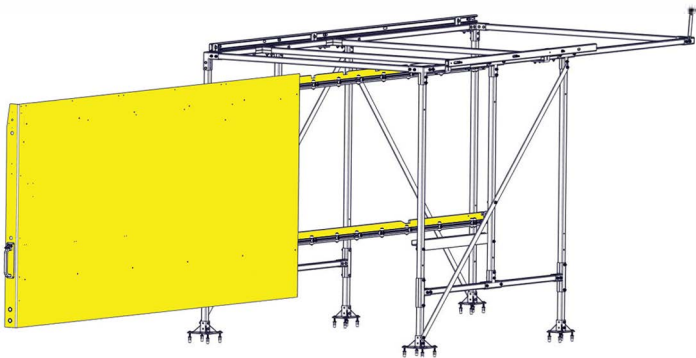

WALLSLIDE™

WALLSLIDE™ FITMENT GUIDE

MERCEDES METRIS 126WB

The **WALLSLIDE** System is a steel framework mounted inside the van with aluminum sliding walls. From motorized walls to lighting, **WALLSLIDE** is fully customizable with several options and designed to attach most brands of shelving, bins, or containers onto the sliding walls.

WSS160 - Framework Only *\$1,020

WSS162 - Right 49" Wall (no shelving) *\$1,852

WSS161 - Left 84" Wall (no shelving) *\$2,607

1 **WSR160** - 96" Single Ceiling Slide Rail Only *\$1,079

2 Ceiling Canopy Kit Available Upon Request

3 **WSLadder1** - Fixed Ladder Racks *\$61

WSLadder1F - Folding Ladder Racks *\$77

*Prices are MSRP

WALLSLIDE

MERCEDES METRIS 126WB

WSMotor084 - Motorized 84" Left Wall *\$1,259
WSMotor049 - Motorized 49" Right Wall *\$1,259

WPC084 - Wall Weather Canopy *\$222
WPC049 - Wall Weather Canopy *\$196

WSL006 - 6" Strobe Light *\$60
WSL024 - 24" Light Strip for WPC049 *\$111
WSL048 - 48" Light Strip for WPC084 *\$138

WSB160 - BulkHead Framework & Wall Only *\$1,555
Available Upon Request