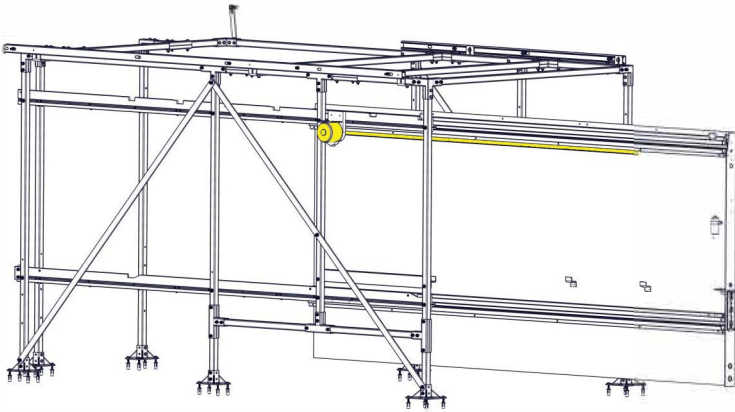

WALLSLIDE™

WALLSLIDE™ FITMENT GUIDE

MERCEDES METRIS 126WB

The **WALLSLIDE** System is a steel framework mounted inside the van with aluminum sliding walls. From motorized walls to lighting, **WALLSLIDE** is fully customizable with several options and designed to attach most brands of shelving, bins, or containers onto the sliding walls.

WSS160 - Framework Only *\$1,020

WSS162 - Right 49" Wall (no shelving) *\$1,852

WSS161 - Left 84" Wall (no shelving) *\$2,607

1 **WSR160** - 96" Single Ceiling Slide Rail Only *\$1,079

2 Ceiling Canopy Kit Available Upon Request

3 **WSLadder1** - Fixed Ladder Racks *\$61

WSLadder1F - Folding Ladder Racks *\$77

*Prices are MSRP

WALLSLIDE

MERCEDES METRIS 126WB

WSMotor084 - Motorized 84" Left Wall *\$1,259
WSMotor049 - Motorized 49" Right Wall *\$1,259

WPC084 - Wall Weather Canopy *\$222
WPC049 - Wall Weather Canopy *\$196

WSL006 - 6" Strobe Light *\$60
WSL024 - 24" Light Strip for WPC049 *\$111
WSL048 - 48" Light Strip for WPC084 *\$138

WSB160 - BulkHead Framework & Wall Only *\$1,555
Available Upon Request