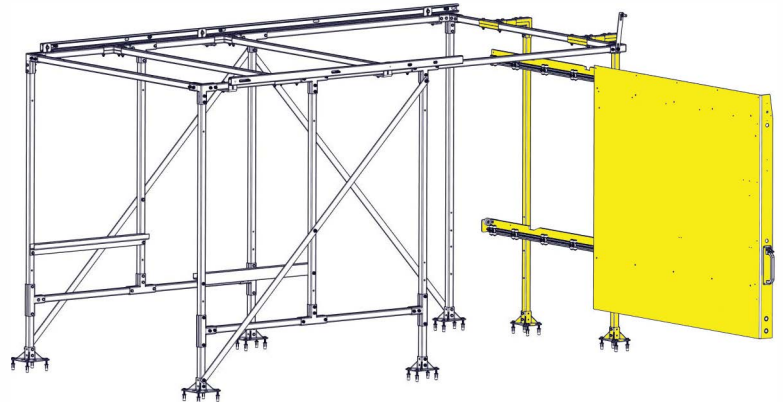

WALLSLIDE™

WALLSLIDE™ FITMENT GUIDE

MERCEDES METRIS 126WB

The **WALLSLIDE** System is a steel framework mounted inside the van with aluminum sliding walls. From motorized walls to lighting, **WALLSLIDE** is fully customizable with several options and designed to attach most brands of shelving, bins, or containers onto the sliding walls.

WSS160 - Framework Only *\$1,020

WSS162 - Right 49" Wall (no shelving) *\$1,852

WSS161 - Left 84" Wall (no shelving) *\$2,607

1 **WSR160** - 96" Single Ceiling Slide Rail Only *\$1,079

2 Ceiling Canopy Kit Available Upon Request

3 **WSLadder1** - Fixed Ladder Racks *\$61

WSLadder1F - Folding Ladder Racks *\$77

*Prices are MSRP

WALLSLIDE

MERCEDES METRIS 126WB

WSMotor084 - Motorized 84" Left Wall *\$1,259
WSMotor049 - Motorized 49" Right Wall *\$1,259

WPC084 - Wall Weather Canopy *\$222
WPC049 - Wall Weather Canopy *\$196

WSL006 - 6" Strobe Light *\$60
WSL024 - 24" Light Strip for WPC049 *\$111
WSL048 - 48" Light Strip for WPC084 *\$138

WSB160 - BulkHead Framework & Wall Only *\$1,555
Available Upon Request