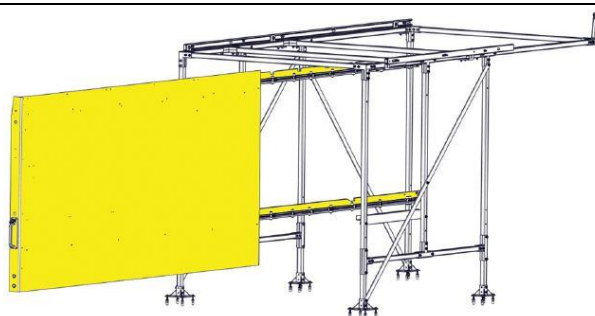

MERCEDES METRIS, 126 WB STANDARD ROOF

The WallSlide System is a steel framework mounted inside the van with all aluminum sliding wall panels attached. From motor operated walls to lighting, WallSlide is customizable with several options and designed to attach any brand of shelving, bins, and containers onto the sliding walls for custom organization and easier, safer access.

WSS160 – Framework only *\$895.83

WSS161 – Left Wall (No Shelving) *\$2800.42
Wall is 86" Long and 44.75" High

WSS162 – Right Wall (No Shelving) *\$2207.06
Wall is 51" Long and 44.75" High

Ceiling Canopy Rail Only

- WSR160** – Ceiling Canopy Rail Only *\$790.35
- WSLADDER1** – (1) Fixed Ladder Rack *\$62.85
- WSLADDER1F** – (1) Folding Ladder Rack *\$79.99
(Must order 2 Ladder Racks)

*\$ Prices are MSRP

Additional Information:

WSS163 – Bulkhead Framework & Wall *\$2146.80
 Wall is 45" Long and 44.75" High
WPC163 – Bulkhead Wall Canopy *\$201.86
WSL024B – Bulkhead Wall Canopy Lighting Kit *\$196.18

WSL048L – Left Wall Canopy Lighting Kit *\$197.04
WSL048R – Right Wall Canopy Lighting Kit *\$164.65