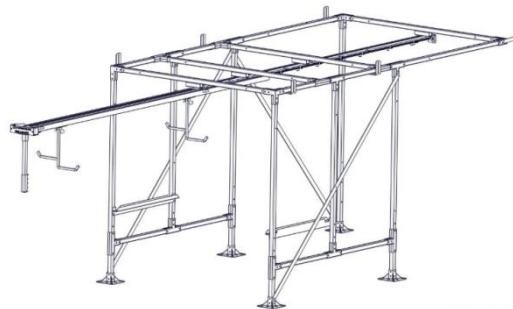

MERCEDES METRIS, 126 WB STANDARD ROOF

The WallSlide System is a steel framework mounted inside the van with all aluminum sliding wall panels attached. From motor operated walls to lighting, WallSlide is customizable with several options and designed to attach any brand of shelving, bins, and containers onto the sliding walls for custom organization and easier, safer access.

WSS160 – Framework only *\$895.83

WSS161 – Left Wall (No Shelving) *\$2800.42
Wall is 86" Long and 44.75" High

WSS162 – Right Wall (No Shelving) *\$2207.06
Wall is 51" Long and 44.75" High

Ceiling Canopy Rail Only

- WSR160** – Ceiling Canopy Rail Only *\$790.35
- WSLADDER1** – (1) Fixed Ladder Rack *\$62.85
- WSLADDER1F** – (1) Folding Ladder Rack *\$79.99
(Must order 2 Ladder Racks)

*\$ Prices are MSRP

Additional Information:

WSS163 – Bulkhead Framework & Wall *\$2146.80
 Wall is 45" Long and 44.75" High
WPC163 – Bulkhead Wall Canopy *\$201.86
WSL024B – Bulkhead Wall Canopy Lighting Kit *\$196.18

WSL048L – Left Wall Canopy Lighting Kit *\$197.04
WSL048R – Right Wall Canopy Lighting Kit *\$164.65