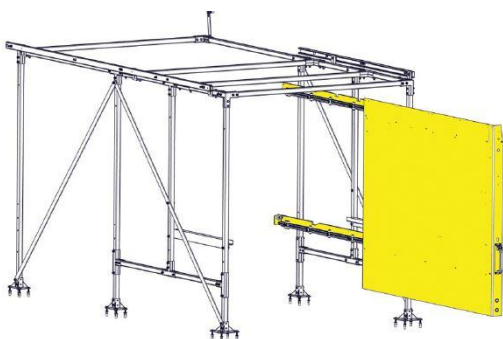

MERCEDES METRIS, 126 WB STANDARD ROOF

The WallSlide System is a steel framework mounted inside the van with all aluminum sliding wall panels attached. From motor operated walls to lighting, WallSlide is customizable with several options and designed to attach any brand of shelving, bins, and containers onto the sliding walls for custom organization and easier, safer access.

WSS160 – Framework only *\$895.83

WSS161 – Left Wall (No Shelving) *\$2800.42
Wall is 86" Long and 44.75" High

WSS162 – Right Wall (No Shelving) *\$2207.06
Wall is 51" Long and 44.75" High

Ceiling Canopy Rail Only

- WSR160** – Ceiling Canopy Rail Only *\$790.35
- WSLADDER1** – (1) Fixed Ladder Rack *\$62.85
- WSLADDER1F** – (1) Folding Ladder Rack *\$79.99
(Must order 2 Ladder Racks)

*\$ Prices are MSRP

Additional Information:

Weight Capacity for each BARE wall is **600 lbs.**

Recommended Rear Floor Slide size – **56 L 43 W**

Recommended Side Floor Slide size – **47 L 26 W Max**

All Walls extend **70%** of the Wall Length.

WSMOTOR161 – Motorized Left Wall Kit *\$1297
WSMOTOR162 – Motorized Right Wall Kit *\$1297