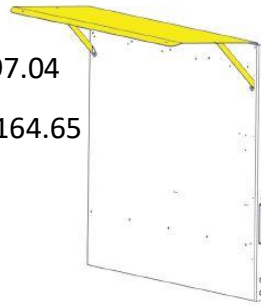

WSS160 – Framework only *\$895.83

WSS161 – Left Wall (No Shelving) *\$2800.42
Wall is 86" Long and 44.75" High

WSS162 – Right Wall (No Shelving) *\$2207.06
Wall is 51" Long and 44.75" High

Ceiling Canopy Rail Only

Weight Capacity for each BARE wall is **600 lbs.**

Recommended Rear Floor Slide size – **56 L 43 W**

Recommended Side Floor Slide size – **47 L 26 W Max**

All Walls extend **70%** of the Wall Length.

WSMOTOR161 – Motorized Left Wall Kit *\$1297
WSMOTOR162 – Motorized Right Wall Kit *\$1297

WSS163 – Bulkhead Framework & Wall *\$2146.80
 Wall is 45" Long and 44.75" High
WPC163 – Bulkhead Wall Canopy *\$201.86
WSL024B – Bulkhead Wall Canopy Lighting Kit *\$196.18

WSL048L – Left Wall Canopy Lighting Kit *\$197.04
WSL048R – Right Wall Canopy Lighting Kit *\$164.65

WPC161 – Left Wall Canopy *\$229.39
WPC162 – Right Wall Canopy *\$201.86

Single Shelf
 With Brackets

End Caps

Example Picture:
 (3) **WSSHELF-5416** w/ (1) **WSSHELF-EC3616**

*\$ Prices are MSRP

RECOMMENDED SHELVING OPTIONS - Weight Capacity for each shelf is **200 lbs.**