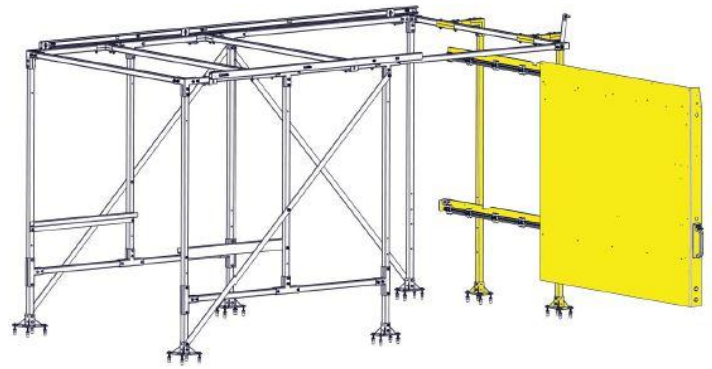

MERCEDES METRIS, 126 WB STANDARD ROOF

The WallSlide System is a steel framework mounted inside the van with all aluminum sliding wall panels attached. From motor operated walls to lighting, WallSlide is customizable with several options and designed to attach any brand of shelving, bins, and containers onto the sliding walls for custom organization and easier, safer access.

Weight Capacity for each BARE wall is **600 lbs.**

Recommended Rear Floor Slide size – **56 L 43 W**

Recommended Side Floor Slide size – **47 L 26 W Max**

All Walls extend **70%** of the Wall Length.

WSMOTOR161 – Motorized Left Wall Kit *\$1297
WSMOTOR162 – Motorized Right Wall Kit *\$1297

WSS163 – Bulkhead Framework & Wall *\$2146.80
 Wall is 45" Long and 44.75" High
WPC163 – Bulkhead Wall Canopy *\$201.86
WSL024B – Bulkhead Wall Canopy Lighting Kit *\$196.18

WSL048L – Left Wall Canopy Lighting Kit *\$197.04
WSL048R – Right Wall Canopy Lighting Kit *\$164.65

WPC161 – Left Wall Canopy *\$229.39
WPC162 – Right Wall Canopy *\$201.86

Single Shelf
 With Brackets

End Caps

Example Picture:
 (3) **WSSHELF-5416** w/ (1) **WSSHELF-EC3616**

*\$ Prices are MSRP

RECOMMENDED SHELVING OPTIONS - Weight Capacity for each shelf is **200 lbs.**