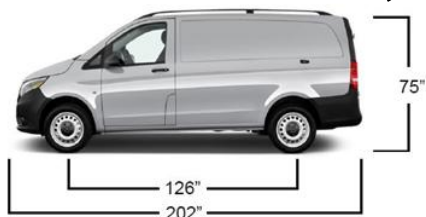

MERCEDES METRIS, 126 WB STANDARD ROOF

The WallSlide System is a steel framework mounted inside the van with all aluminum sliding wall panels attached. From motor operated walls to lighting, WallSlide is customizable with several options and designed to attach any brand of shelving, bins, and containers onto the sliding walls for custom organization and easier, safer access.

WSS160 – Framework only *\$895.83

WSS161 – Left Wall (No Shelving) *\$2800.42
Wall is 86" Long and 44.75" High

WSS162 – Right Wall (No Shelving) *\$2207.06
Wall is 51" Long and 44.75" High

Ceiling Canopy Rail Only