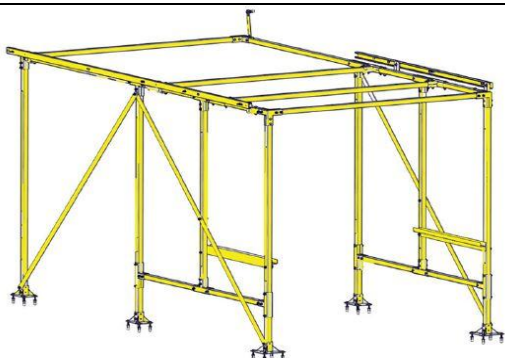

MERCEDES METRIS, 126 WB STANDARD ROOF

The WallSlide System is a steel framework mounted inside the van with all aluminum sliding wall panels attached. From motor operated walls to lighting, WallSlide is customizable with several options and designed to attach any brand of shelving, bins, and containers onto the sliding walls for custom organization and easier, safer access.

WSS160 – Framework only *\$895.83

WSS161 – Left Wall (No Shelving) *\$2800.42
Wall is 86" Long and 44.75" High

WSS162 – Right Wall (No Shelving) *\$2207.06
Wall is 51" Long and 44.75" High

Ceiling Canopy Rail Only

- WSR160** – Ceiling Canopy Rail Only *\$790.35
- WSLADDER1** – (1) Fixed Ladder Rack *\$62.85
- WSLADDER1F** – (1) Folding Ladder Rack *\$79.99
(Must order 2 Ladder Racks)

*\$ Prices are MSRP

Additional Information:

Weight Capacity for each BARE wall is **600 lbs.**

Recommended Rear Floor Slide size – **56 L 43 W**

Recommended Side Floor Slide size – **47 L 26 W Max**

All Walls extend **70%** of the Wall Length.

WSMOTOR161 – Motorized Left Wall Kit *\$1297
WSMOTOR162 – Motorized Right Wall Kit *\$1297