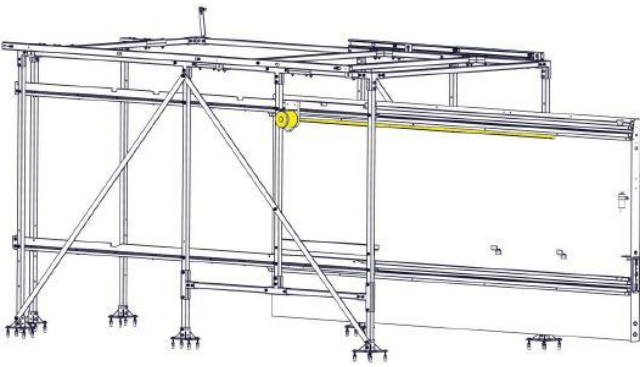

MERCEDES METRIS, 126 WB STANDARD ROOF

The WallSlide System is a steel framework mounted inside the van with all aluminum sliding wall panels attached. From motor operated walls to lighting, WallSlide is customizable with several options and designed to attach any brand of shelving, bins, and containers onto the sliding walls for custom organization and easier, safer access.

WSS160 – Framework only *\$895.83

WSS161 – Left Wall (No Shelving) *\$2800.42
Wall is 86" Long and 44.75" High

WSS162 – Right Wall (No Shelving) *\$2207.06
Wall is 51" Long and 44.75" High

Ceiling Canopy Rail Only

- WSR160** – Ceiling Canopy Rail Only *\$790.35
- WSLADDER1** – (1) Fixed Ladder Rack *\$62.85
- WSLADDER1F** – (1) Folding Ladder Rack *\$79.99
(Must order 2 Ladder Racks)

*\$ Prices are MSRP

Additional Information:

Weight Capacity for each BARE wall is **600 lbs.**

Recommended Rear Floor Slide size – **56 L 43 W**

Recommended Side Floor Slide size – **47 L 26 W Max**

All Walls extend **70%** of the Wall Length.

WSMOTOR161 – Motorized Left Wall Kit *\$1297
WSMOTOR162 – Motorized Right Wall Kit *\$1297