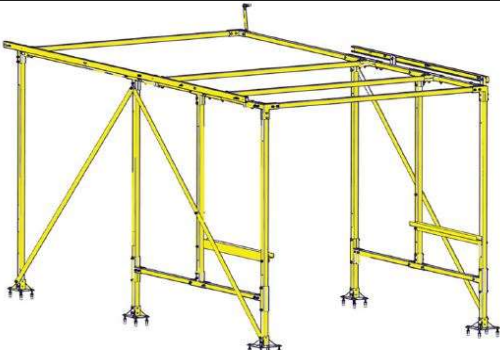

**MERCEDES METRIS, 135 WB STANDARD ROOF**

The WallSlide System is a steel framework mounted inside the van with all aluminum sliding wall panels attached. From motor operated walls to lighting, WallSlide is customizable with several options and designed to attach any brand of shelving, bins, and containers onto the sliding walls for custom organization and easier, safer access.

**WSS180** – Framework only \*\$893.22

**WSS181** – Left Wall (No Shelving) \*\$2983.54  
Wall is 90" Long and 44.75" High

**WSS182** – Right Wall (No Shelving) \*\$2233.55  
Wall is 57" Long and 44.75" High

Ceiling Canopy Rail Only

**WSR180** – Ceiling Canopy Rail Only \*\$804.25  
**WSLADDER1** – (1) Fixed Ladder Rack \*\$62.85  
**WSLADDER1F** – (1) Folding Ladder Rack \*\$79.99

### Additional Information:

Weight Capacity for each BARE wall is **600 lbs.**

Recommended Rear Floor Slide size – **56 L 43 W Max**

Recommended Side Floor Slide size – **47 L 26 W Max**

All Walls extend **70%** of the Wall Length.