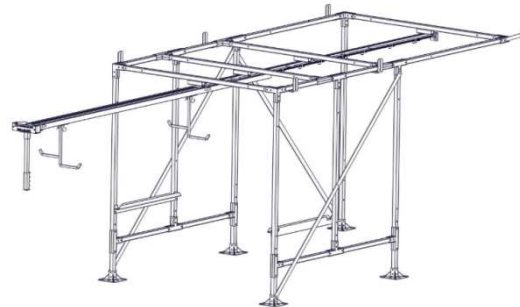

**MERCEDES METRIS, 135 WB STANDARD ROOF**

The WallSlide System is a steel framework mounted inside the van with all aluminum sliding wall panels attached. From motor operated walls to lighting, WallSlide is customizable with several options and designed to attach any brand of shelving, bins, and containers onto the sliding walls for custom organization and easier, safer access.

**WSS180** – Framework only \*\$893.22

**WSS181** – Left Wall (No Shelving) \*\$2983.54  
Wall is 90" Long and 44.75" High

**WSS182** – Right Wall (No Shelving) \*\$2233.55  
Wall is 57" Long and 44.75" High

Ceiling Canopy Rail Only

**WSR180** – Ceiling Canopy Rail Only \*\$804.25  
**WSLADDER1** – (1) Fixed Ladder Rack \*\$62.85  
**WSLADDER1F** – (1) Folding Ladder Rack \*\$79.99

### Additional Information:

Weight Capacity for each BARE wall is **600 lbs.**

Recommended Rear Floor Slide size – **56 L 43 W Max**

Recommended Side Floor Slide size – **47 L 26 W Max**

All Walls extend **70%** of the Wall Length.