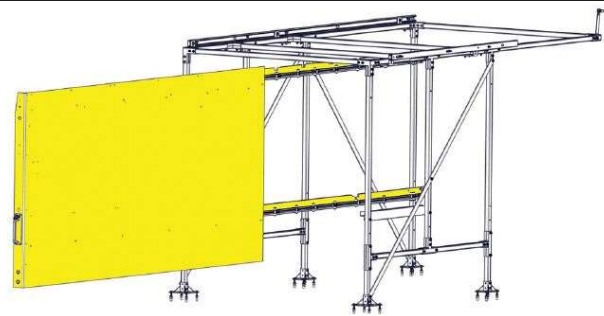

**MERCEDES METRIS, 135 WB STANDARD ROOF**

The WallSlide System is a steel framework mounted inside the van with all aluminum sliding wall panels attached. From motor operated walls to lighting, WallSlide is customizable with several options and designed to attach any brand of shelving, bins, and containers onto the sliding walls for custom organization and easier, safer access.

**WSS180** – Framework only \*\$893.22

**WSS181** – Left Wall (No Shelving) \*\$2983.54  
Wall is 90" Long and 44.75" High

**WSS182** – Right Wall (No Shelving) \*\$2233.55  
Wall is 57" Long and 44.75" High

Ceiling Canopy Rail Only

**WSR180** – Ceiling Canopy Rail Only \*\$804.25  
**WSLADDER1** – (1) Fixed Ladder Rack \*\$62.85  
**WSLADDER1F** – (1) Folding Ladder Rack \*\$79.99

### Additional Information:

Weight Capacity for each BARE wall is **600 lbs.**

Recommended Rear Floor Slide size – **56 L 43 W Max**

Recommended Side Floor Slide size – **47 L 26 W Max**

All Walls extend **70%** of the Wall Length.