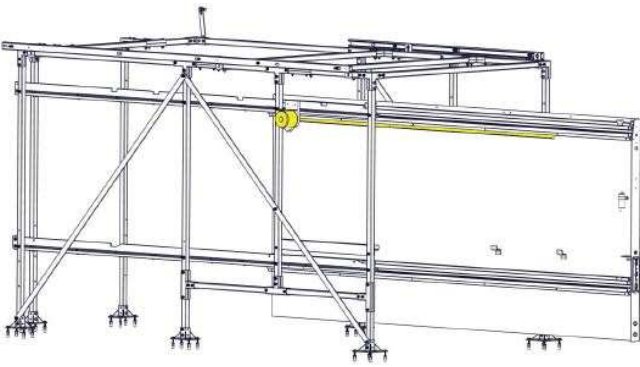

**MERCEDES METRIS, 135 WB STANDARD ROOF**

The WallSlide System is a steel framework mounted inside the van with all aluminum sliding wall panels attached. From motor operated walls to lighting, WallSlide is customizable with several options and designed to attach any brand of shelving, bins, and containers onto the sliding walls for custom organization and easier, safer access.

Ceiling Canopy Rail Only

**WSR180** – Ceiling Canopy Rail Only \*\$804.25  
**WSLADDER1** – (1) Fixed Ladder Rack \*\$62.85  
**WSLADDER1F** – (1) Folding Ladder Rack \*\$79.99

### Additional Information:

Weight Capacity for each BARE wall is **600 lbs.**

Recommended Rear Floor Slide size – **56 L 43 W Max**

Recommended Side Floor Slide size – **47 L 26 W Max**

All Walls extend **70%** of the Wall Length.

**WSMOTOR181** – Motorized Left Wall Kit \*\$1297  
**WSMOTOR182** – Motorized Right Wall Kit \*\$1297

**WSS183** – Bulkhead Framework & Wall \*\$2146.80  
 Wall is 45" Long and 44.75" High

**WPC183** – Bulkhead Wall Canopy \*\$201.86