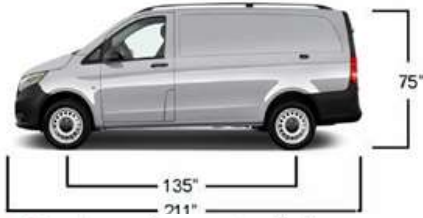

**MERCEDES METRIS, 135 WB STANDARD ROOF**

The WallSlide System is a steel framework mounted inside the van with all aluminum sliding wall panels attached. From motor operated walls to lighting, WallSlide is customizable with several options and designed to attach any brand of shelving, bins, and containers onto the sliding walls for custom organization and easier, safer access.

**WSS180** – Framework only \*\$893.22

**WSS181** – Left Wall (No Shelving) \*\$2983.54  
Wall is 90" Long and 44.75" High

**WSS182** – Right Wall (No Shelving) \*\$2233.55  
Wall is 57" Long and 44.75" High