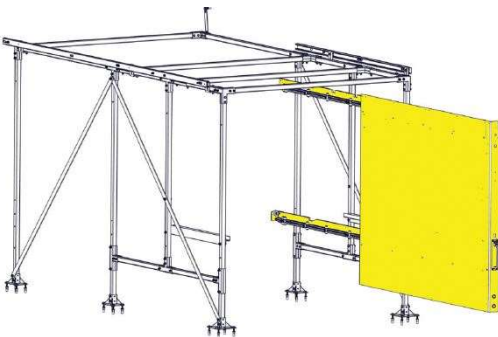

**MERCEDES METRIS, 135 WB STANDARD ROOF**

The WallSlide System is a steel framework mounted inside the van with all aluminum sliding wall panels attached. From motor operated walls to lighting, WallSlide is customizable with several options and designed to attach any brand of shelving, bins, and containers onto the sliding walls for custom organization and easier, safer access.

**WSS180** – Framework only \*\$893.22

**WSS181** – Left Wall (No Shelving) \*\$2983.54  
Wall is 90" Long and 44.75" High

**WSS182** – Right Wall (No Shelving) \*\$2233.55  
Wall is 57" Long and 44.75" High

Ceiling Canopy Rail Only

**WSR180** – Ceiling Canopy Rail Only \*\$804.25  
**WSLADDER1** – (1) Fixed Ladder Rack \*\$62.85  
**WSLADDER1F** – (1) Folding Ladder Rack \*\$79.99

### Additional Information:

Weight Capacity for each BARE wall is **600 lbs.**

Recommended Rear Floor Slide size – **56 L 43 W Max**

Recommended Side Floor Slide size – **47 L 26 W Max**

All Walls extend **70%** of the Wall Length.