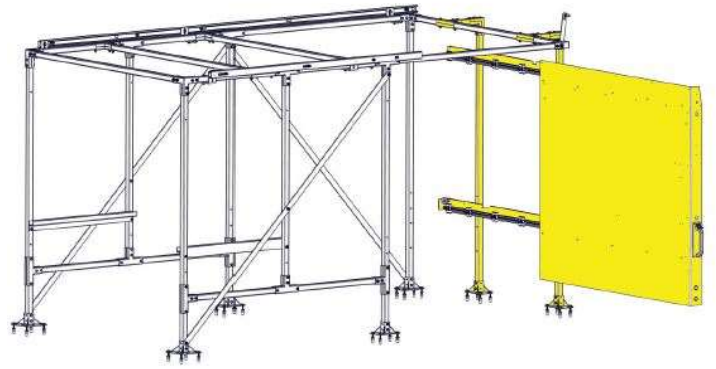

**MERCEDES METRIS, 135 WB STANDARD ROOF**

The WallSlide System is a steel framework mounted inside the van with all aluminum sliding wall panels attached. From motor operated walls to lighting, WallSlide is customizable with several options and designed to attach any brand of shelving, bins, and containers onto the sliding walls for custom organization and easier, safer access.

### Additional Information:

Weight Capacity for each BARE wall is **600 lbs.**

Recommended Rear Floor Slide size – **56 L 43 W Max**

Recommended Side Floor Slide size – **47 L 26 W Max**

All Walls extend **70%** of the Wall Length.

**WSMOTOR181** – Motorized Left Wall Kit \*\$1297  
**WSMOTOR182** – Motorized Right Wall Kit \*\$1297

**WSS183** – Bulkhead Framework & Wall \*\$2146.80  
 Wall is 45" Long and 44.75" High

**WPC183** – Bulkhead Wall Canopy \*\$201.86