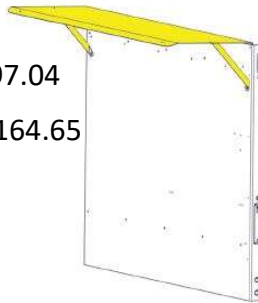

WSL024B – Bulkhead Wall Canopy Lighting Kit *$181.49

WSL048L – Left Wall Canopy Lighting Kit *$197.04

WSL048R – Right Wall Canopy Lighting Kit *$164.65

WPC181 – Left Wall Canopy *$229.39

WPC182 – Right Wall Canopy *$201.86