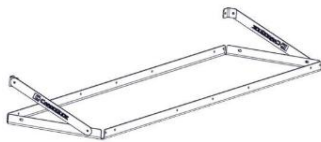

CHEVY EXPRESS, 135 WB STANDARD ROOF

The WallSlide System is a steel framework mounted inside the van with all aluminum sliding wall panels attached. From motor operated walls to lighting, WallSlide is customizable with several options and designed to attach any brand of shelving, bins, and containers onto the sliding walls for custom organization and easier, safer access.

WSMOTOR301 – Motorized Left Wall Kit *\$1297
WSMOTOR302 – Motorized Right Wall Kit *\$1297

WSS303 – Bulkhead Framework & Wall *\$2205.09
 Wall is 53" Long and 36.625" High

WPC303 – Bulkhead Wall Canopy *\$201.86

WSL024B – Bulkhead Wall Canopy Lighting Kit *\$181.49

WSL048L – Left Wall Canopy Lighting Kit *\$197.04

WSL048R – Right Wall Canopy Lighting Kit *\$164.65

WPC301 – Left Wall Canopy *\$229.39

WPC302 – Right Wall Canopy *\$201.86

Single Shelf
 With Brackets

End Caps

Example Picture:
 (3) **WSSHELF-6016** w/ (1) **WSSHELF-EC2416**

*\$ Prices are MSRP

RECOMMENDED SHELVING OPTIONS - Weight Capacity for each shelf is **200 lbs.**

Each shelf sold individually: Includes (1) Shelf w/ (2) Brackets