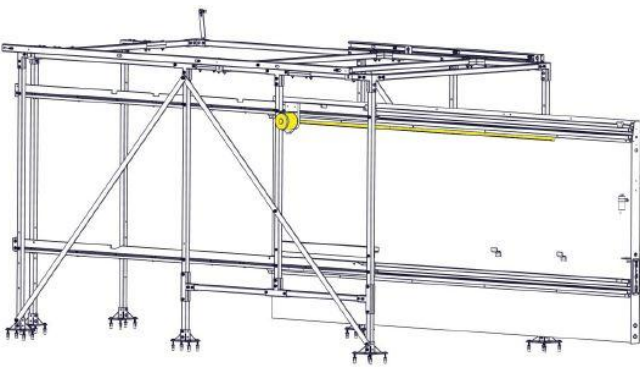

CHEVY EXPRESS, 135 WB STANDARD ROOF

The WallSlide System is a steel framework mounted inside the van with all aluminum sliding wall panels attached. From motor operated walls to lighting, WallSlide is customizable with several options and designed to attach any brand of shelving, bins, and containers onto the sliding walls for custom organization and easier, safer access.

WSS300 – Framework only *\$897.05

WSS301 – Left Wall (No Shelving) *\$3019.41
Wall is 98" Long and 36.625" High

WSS302 – Right Wall (No Shelving) *\$2293.80
Wall is 62" Long and 36.625" High

Ceiling Canopy Rail Only

WSR300 – Ceiling Canopy Rail Only *\$1050.80
WSLADDER1 – (1) Fixed Ladder Rack *\$62.85
WSLADDER1F – (1) Folding Ladder Rack *\$79.99
(Must order 2 Ladder Racks)

*\$ Prices are MSRP

Additional Information:

Weight Capacity for each BARE wall is **600 lbs.**

Recommended Rear Floor Slide size – **65 L 48 W (65 L 47 W Max)**

Recommended Side Floor Slide size – **48 L 39 W Max**

All Walls extend **70%** of the Wall Length.