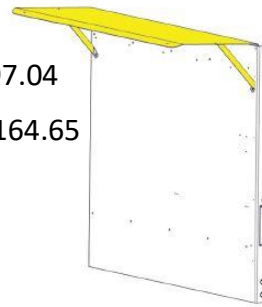

WSL024B – Bulkhead Wall Canopy Lighting Kit *$181.49

WSL048L – Left Wall Canopy Lighting Kit *$197.04

WSL048R – Right Wall Canopy Lighting Kit *$164.65

WPC301 – Left Wall Canopy *$229.39

WPC302 – Right Wall Canopy *$201.86