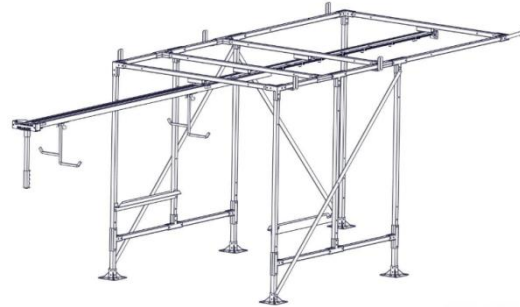

CHEVY EXPRESS, 135 WB STANDARD ROOF

The WallSlide System is a steel framework mounted inside the van with all aluminum sliding wall panels attached. From motor operated walls to lighting, WallSlide is customizable with several options and designed to attach any brand of shelving, bins, and containers onto the sliding walls for custom organization and easier, safer access.

WSS300 – Framework only *\$897.05

WSS301 – Left Wall (No Shelving) *\$3019.41
Wall is 98" Long and 36.625" High

WSS302 – Right Wall (No Shelving) *\$2293.80
Wall is 62" Long and 36.625" High

Ceiling Canopy Rail Only

WSR300 – Ceiling Canopy Rail Only *\$1050.80
WSLADDER1 – (1) Fixed Ladder Rack *\$62.85
WSLADDER1F – (1) Folding Ladder Rack *\$79.99
(Must order 2 Ladder Racks)

*\$ Prices are MSRP

Additional Information:

Weight Capacity for each BARE wall is **600 lbs.**

Recommended Rear Floor Slide size – **65 L 48 W (65 L 47 W Max)**

Recommended Side Floor Slide size – **48 L 39 W Max**

All Walls extend **70%** of the Wall Length.