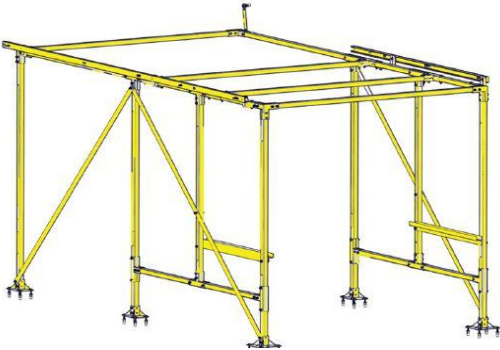

CHEVY EXPRESS, 135 WB STANDARD ROOF

The WallSlide System is a steel framework mounted inside the van with all aluminum sliding wall panels attached. From motor operated walls to lighting, WallSlide is customizable with several options and designed to attach any brand of shelving, bins, and containers onto the sliding walls for custom organization and easier, safer access.

WSS300 – Framework only *\$897.05

WSS301 – Left Wall (No Shelving) *\$3019.41
Wall is 98" Long and 36.625" High

WSS302 – Right Wall (No Shelving) *\$2293.80
Wall is 62" Long and 36.625" High

Ceiling Canopy Rail Only

WSR300 – Ceiling Canopy Rail Only *\$1050.80
WSLADDER1 – (1) Fixed Ladder Rack *\$62.85
WSLADDER1F – (1) Folding Ladder Rack *\$79.99
(Must order 2 Ladder Racks)

*\$ Prices are MSRP

Additional Information:

Weight Capacity for each BARE wall is **600 lbs.**

Recommended Rear Floor Slide size – **65 L 48 W (65 L 47 W Max)**

Recommended Side Floor Slide size – **48 L 39 W Max**

All Walls extend **70%** of the Wall Length.