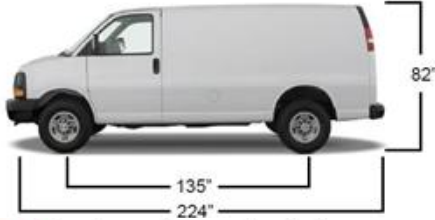

CHEVY EXPRESS, 135 WB STANDARD ROOF

The WallSlide System is a steel framework mounted inside the van with all aluminum sliding wall panels attached. From motor operated walls to lighting, WallSlide is customizable with several options and designed to attach any brand of shelving, bins, and containers onto the sliding walls for custom organization and easier, safer access.

WSS300 – Framework only *\$897.05

WSS301 – Left Wall (No Shelving) *\$3019.41
Wall is 98" Long and 36.625" High

WSS302 – Right Wall (No Shelving) *\$2293.80
Wall is 62" Long and 36.625" High

Ceiling Canopy Rail Only