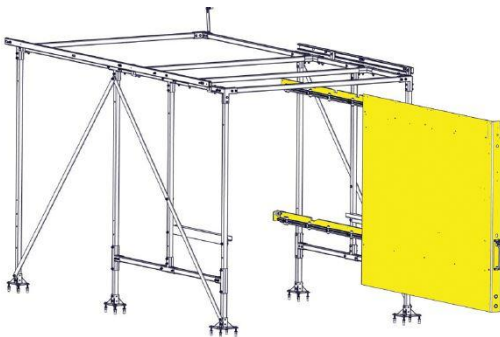

CHEVY EXPRESS, 135 WB STANDARD ROOF

The WallSlide System is a steel framework mounted inside the van with all aluminum sliding wall panels attached. From motor operated walls to lighting, WallSlide is customizable with several options and designed to attach any brand of shelving, bins, and containers onto the sliding walls for custom organization and easier, safer access.

WSS300 – Framework only *\$897.05

WSS301 – Left Wall (No Shelving) *\$3019.41
Wall is 98" Long and 36.625" High

WSS302 – Right Wall (No Shelving) *\$2293.80
Wall is 62" Long and 36.625" High

Ceiling Canopy Rail Only

WSR300 – Ceiling Canopy Rail Only *\$1050.80
WSLADDER1 – (1) Fixed Ladder Rack *\$62.85
WSLADDER1F – (1) Folding Ladder Rack *\$79.99
(Must order 2 Ladder Racks)

*\$ Prices are MSRP

Additional Information:

Weight Capacity for each BARE wall is **600 lbs.**

Recommended Rear Floor Slide size – **65 L 48 W (65 L 47 W Max)**

Recommended Side Floor Slide size – **48 L 39 W Max**

All Walls extend **70%** of the Wall Length.