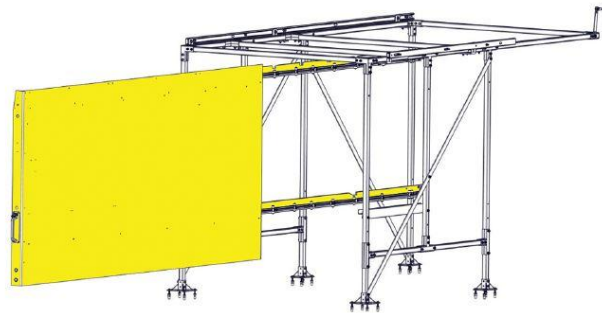

CHEVY EXPRESS, 135 WB STANDARD ROOF

The WallSlide System is a steel framework mounted inside the van with all aluminum sliding wall panels attached. From motor operated walls to lighting, WallSlide is customizable with several options and designed to attach any brand of shelving, bins, and containers onto the sliding walls for custom organization and easier, safer access.

WSS300 – Framework only *\$897.05

WSS301 – Left Wall (No Shelving) *\$3019.41
Wall is 98" Long and 36.625" High

WSS302 – Right Wall (No Shelving) *\$2293.80
Wall is 62" Long and 36.625" High

Ceiling Canopy Rail Only

WSR300 – Ceiling Canopy Rail Only *\$1050.80
WSLADDER1 – (1) Fixed Ladder Rack *\$62.85
WSLADDER1F – (1) Folding Ladder Rack *\$79.99
(Must order 2 Ladder Racks)

*\$ Prices are MSRP

Additional Information:

Weight Capacity for each BARE wall is **600 lbs.**

Recommended Rear Floor Slide size – **65 L 48 W (65 L 47 W Max)**

Recommended Side Floor Slide size – **48 L 39 W Max**

All Walls extend **70%** of the Wall Length.