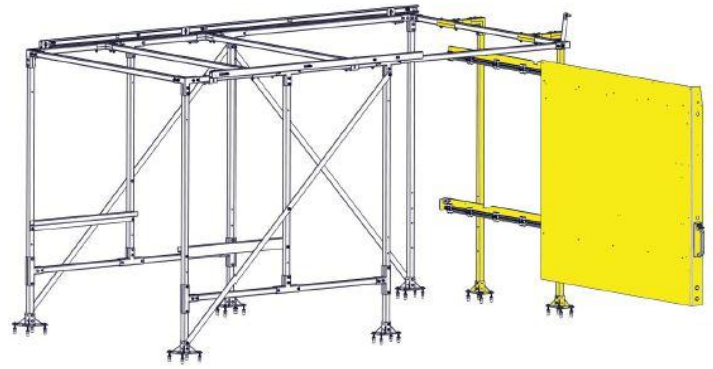

CHEVY EXPRESS, 135 WB STANDARD ROOF

The WallSlide System is a steel framework mounted inside the van with all aluminum sliding wall panels attached. From motor operated walls to lighting, WallSlide is customizable with several options and designed to attach any brand of shelving, bins, and containers onto the sliding walls for custom organization and easier, safer access.

WSS300 – Framework only *\$897.05

WSS301 – Left Wall (No Shelving) *\$3019.41
Wall is 98" Long and 36.625" High

WSS302 – Right Wall (No Shelving) *\$2293.80
Wall is 62" Long and 36.625" High

Ceiling Canopy Rail Only

Weight Capacity for each BARE wall is **600 lbs.**

Recommended Rear Floor Slide size – **65 L 48 W (65 L 47 W Max)**

Recommended Side Floor Slide size – **48 L 39 W Max**

All Walls extend **70%** of the Wall Length.

WSMOTOR301 – Motorized Left Wall Kit *\$1297
WSMOTOR302 – Motorized Right Wall Kit *\$1297

WSS303 – Bulkhead Framework & Wall *\$2205.09
 Wall is 53" Long and 36.625" High

WPC303 – Bulkhead Wall Canopy *\$201.86