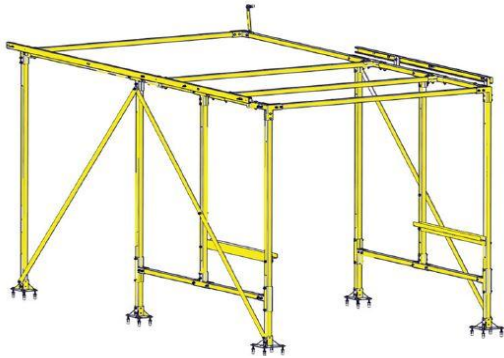

FORD TRANSIT, 148 WB LOW ROOF

The WallSlide System is a steel framework mounted inside the van with all aluminum sliding wall panels attached. From motor operated walls to lighting, WallSlide is customizable with several options and designed to attach any brand of shelving, bins, and containers onto the sliding walls for custom organization and easier, safer access.

WSS530 – Framework only *\$890.70

WSS531 – Left Wall (No Shelving) *\$3492.78
Wall is 112" Long and 43" High

WSS532 – Right Wall (No Shelving) *\$2703.34
Wall is 67" Long and 43" High

Ceiling Canopy Rail Only

WSR530 – Ceiling Canopy Rail Only *\$960.28
WSLADDER1 – (1) Fixed Ladder Rack *\$62.85
WSLADDER1F – (1) Folding Ladder Rack *\$79.99
(Must order 2 Ladder Racks)

*\$ Prices are MSRP

Additional Information:

Weight Capacity for each BARE wall is **600 lbs.**

Recommended Rear Floor Slide size – **75 L 48 W**

Recommended Side Floor Slide size – **50 L 42 W Max**

All Walls extend **70%** of the Wall Length.

WSMOTOR531 – Motorized Left Wall Kit *\$1297.00
WSMOTOR532 – Motorized Right Wall Kit *\$1297.00