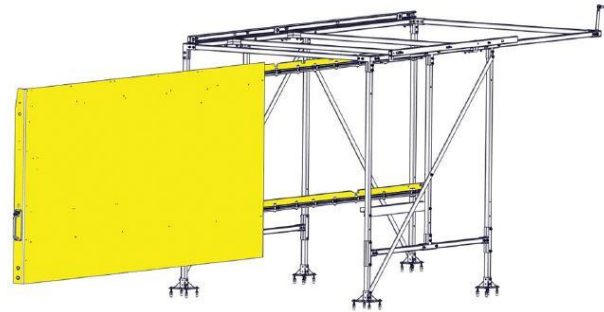

FORD TRANSIT, 148 WB LOW ROOF

The WallSlide System is a steel framework mounted inside the van with all aluminum sliding wall panels attached. From motor operated walls to lighting, WallSlide is customizable with several options and designed to attach any brand of shelving, bins, and containers onto the sliding walls for custom organization and easier, safer access.

WSS530 – Framework only *\$890.70

WSS531 – Left Wall (No Shelving) *\$3492.78
Wall is 112" Long and 43" High

WSS532 – Right Wall (No Shelving) *\$2703.34
Wall is 67" Long and 43" High

Ceiling Canopy Rail Only

WSR530 – Ceiling Canopy Rail Only *\$960.28
WSLADDER1 – (1) Fixed Ladder Rack *\$62.85
WSLADDER1F – (1) Folding Ladder Rack *\$79.99
(Must order 2 Ladder Racks)

*\$ Prices are MSRP

Additional Information:

Weight Capacity for each BARE wall is **600 lbs.**

Recommended Rear Floor Slide size – **75 L 48 W**

Recommended Side Floor Slide size – **50 L 42 W Max**

All Walls extend **70%** of the Wall Length.

WSMOTOR531 – Motorized Left Wall Kit *\$1297.00
WSMOTOR532 – Motorized Right Wall Kit *\$1297.00