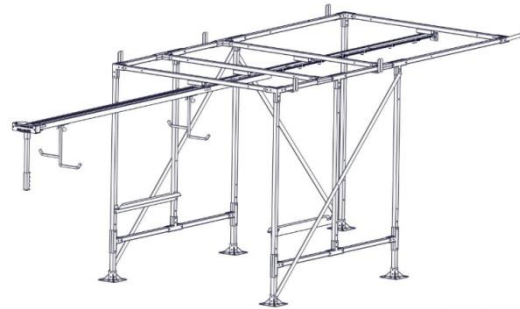

FORD TRANSIT, 148 WB LOW ROOF

The WallSlide System is a steel framework mounted inside the van with all aluminum sliding wall panels attached. From motor operated walls to lighting, WallSlide is customizable with several options and designed to attach any brand of shelving, bins, and containers onto the sliding walls for custom organization and easier, safer access.

WSS530 – Framework only *\$890.70

WSS531 – Left Wall (No Shelving) *\$3492.78
Wall is 112" Long and 43" High

WSS532 – Right Wall (No Shelving) *\$2703.34
Wall is 67" Long and 43" High

Ceiling Canopy Rail Only

WSR530 – Ceiling Canopy Rail Only *\$960.28
WSLADDER1 – (1) Fixed Ladder Rack *\$62.85
WSLADDER1F – (1) Folding Ladder Rack *\$79.99
(Must order 2 Ladder Racks)

*\$ Prices are MSRP

Additional Information:

Weight Capacity for each BARE wall is **600 lbs.**

Recommended Rear Floor Slide size – **75 L 48 W**

Recommended Side Floor Slide size – **50 L 42 W Max**

All Walls extend **70%** of the Wall Length.

WSMOTOR531 – Motorized Left Wall Kit *\$1297.00
WSMOTOR532 – Motorized Right Wall Kit *\$1297.00