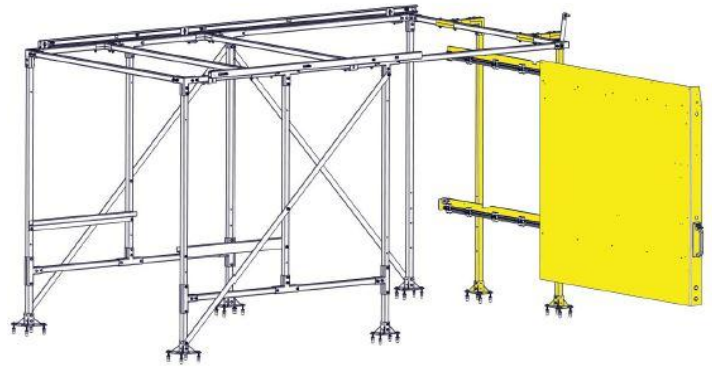

FORD TRANSIT, 148 WB LOW ROOF

The WallSlide System is a steel framework mounted inside the van with all aluminum sliding wall panels attached. From motor operated walls to lighting, WallSlide is customizable with several options and designed to attach any brand of shelving, bins, and containers onto the sliding walls for custom organization and easier, safer access.

Weight Capacity for each BARE wall is **600 lbs.**

Recommended Rear Floor Slide size – **75 L 48 W**

Recommended Side Floor Slide size – **50 L 42 W Max**

All Walls extend **70%** of the Wall Length.

WSMOTOR531 – Motorized Left Wall Kit *\$1297.00
WSMOTOR532 – Motorized Right Wall Kit *\$1297.00

WSS533 – Bulkhead Framework & Wall *\$2345.30
 Wall is 56.5" Long and 43" High
WPC533 – Bulkhead Wall Canopy *\$201.86
WSL048B – Bulkhead Wall Canopy Lighting Kit *\$195.89

WSL072L – Left Wall Canopy Lighting Kit *\$210.87
WSL048R – Right Wall Canopy Lighting Kit *\$164.65

WPC531 – Left Wall Canopy *\$229.39
WPC532 – Right Wall Canopy *\$201.86

Single Shelf
 With Brackets

End Caps

Example Picture:
 (3) WSSHELF-7216 w/ (1) WSSHELF-EC2416

***\$ Prices are MSRP**

RECOMMENDED SHELVING OPTIONS - Weight Capacity for each shelf is 200 lbs.