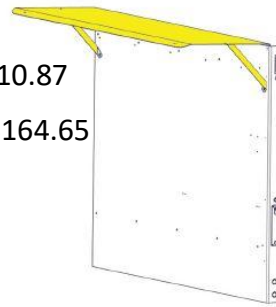

WSS530 – Framework only *\$890.70

WSS531 – Left Wall (No Shelving) *\$3492.78
Wall is 112" Long and 43" High

WSS532 – Right Wall (No Shelving) *\$2703.34
Wall is 67" Long and 43" High

Ceiling Canopy Rail Only

Weight Capacity for each BARE wall is **600 lbs.**

Recommended Rear Floor Slide size – **75 L 48 W**

Recommended Side Floor Slide size – **50 L 42 W Max**

All Walls extend **70%** of the Wall Length.

WSMOTOR531 – Motorized Left Wall Kit *\$1297.00
WSMOTOR532 – Motorized Right Wall Kit *\$1297.00

WSS533 – Bulkhead Framework & Wall *\$2345.30
 Wall is 56.5" Long and 43" High
WPC533 – Bulkhead Wall Canopy *\$201.86
WSL048B – Bulkhead Wall Canopy Lighting Kit *\$195.89

WSL072L – Left Wall Canopy Lighting Kit *\$210.87
WSL048R – Right Wall Canopy Lighting Kit *\$164.65

WPC531 – Left Wall Canopy *\$229.39
WPC532 – Right Wall Canopy *\$201.86

Single Shelf
 With Brackets

End Caps

Example Picture:
 (3) WSSHELF-7216 w/ (1) WSSHELF-EC2416

***\$ Prices are MSRP**

RECOMMENDED SHELVING OPTIONS - Weight Capacity for each shelf is 200 lbs.