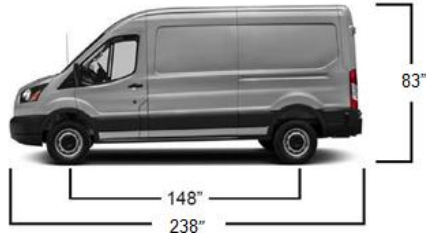

FORD TRANSIT, 148 WB LOW ROOF

The WallSlide System is a steel framework mounted inside the van with all aluminum sliding wall panels attached. From motor operated walls to lighting, WallSlide is customizable with several options and designed to attach any brand of shelving, bins, and containers onto the sliding walls for custom organization and easier, safer access.

WSS530 – Framework only *\$890.70

WSS531 – Left Wall (No Shelving) *\$3492.78
Wall is 112" Long and 43" High

WSS532 – Right Wall (No Shelving) *\$2703.34
Wall is 67" Long and 43" High

Ceiling Canopy Rail Only