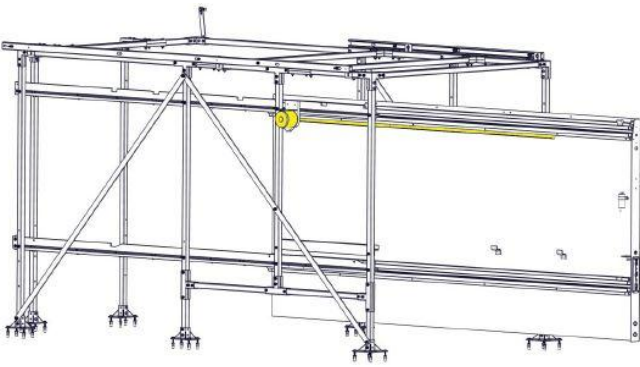

FORD TRANSIT, 148 WB LOW ROOF

The WallSlide System is a steel framework mounted inside the van with all aluminum sliding wall panels attached. From motor operated walls to lighting, WallSlide is customizable with several options and designed to attach any brand of shelving, bins, and containers onto the sliding walls for custom organization and easier, safer access.

WSS530 – Framework only *\$890.70

WSS531 – Left Wall (No Shelving) *\$3492.78
Wall is 112" Long and 43" High

WSS532 – Right Wall (No Shelving) *\$2703.34
Wall is 67" Long and 43" High

Ceiling Canopy Rail Only

WSR530 – Ceiling Canopy Rail Only *\$960.28
WSLADDER1 – (1) Fixed Ladder Rack *\$62.85
WSLADDER1F – (1) Folding Ladder Rack *\$79.99
(Must order 2 Ladder Racks)

*\$ Prices are MSRP

Additional Information:

Weight Capacity for each BARE wall is **600 lbs.**

Recommended Rear Floor Slide size – **75 L 48 W**

Recommended Side Floor Slide size – **50 L 42 W Max**

All Walls extend **70%** of the Wall Length.

WSMOTOR531 – Motorized Left Wall Kit *\$1297.00
WSMOTOR532 – Motorized Right Wall Kit *\$1297.00