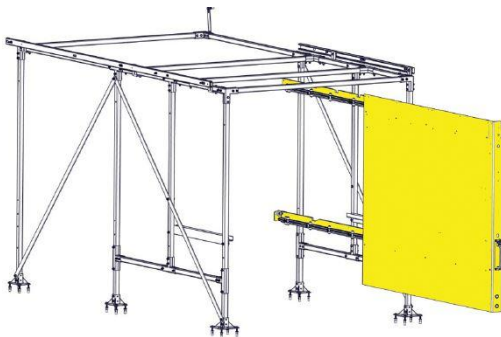

FORD TRANSIT, 148 WB LOW ROOF

The WallSlide System is a steel framework mounted inside the van with all aluminum sliding wall panels attached. From motor operated walls to lighting, WallSlide is customizable with several options and designed to attach any brand of shelving, bins, and containers onto the sliding walls for custom organization and easier, safer access.

WSS530 – Framework only *\$890.70

WSS531 – Left Wall (No Shelving) *\$3492.78
Wall is 112" Long and 43" High

WSS532 – Right Wall (No Shelving) *\$2703.34
Wall is 67" Long and 43" High

Ceiling Canopy Rail Only

WSR530 – Ceiling Canopy Rail Only *\$960.28
WSLADDER1 – (1) Fixed Ladder Rack *\$62.85
WSLADDER1F – (1) Folding Ladder Rack *\$79.99
(Must order 2 Ladder Racks)

*\$ Prices are MSRP

Additional Information:

Weight Capacity for each BARE wall is **600 lbs.**

Recommended Rear Floor Slide size – **75 L 48 W**

Recommended Side Floor Slide size – **50 L 42 W Max**

All Walls extend **70%** of the Wall Length.

WSMOTOR531 – Motorized Left Wall Kit *\$1297.00
WSMOTOR532 – Motorized Right Wall Kit *\$1297.00